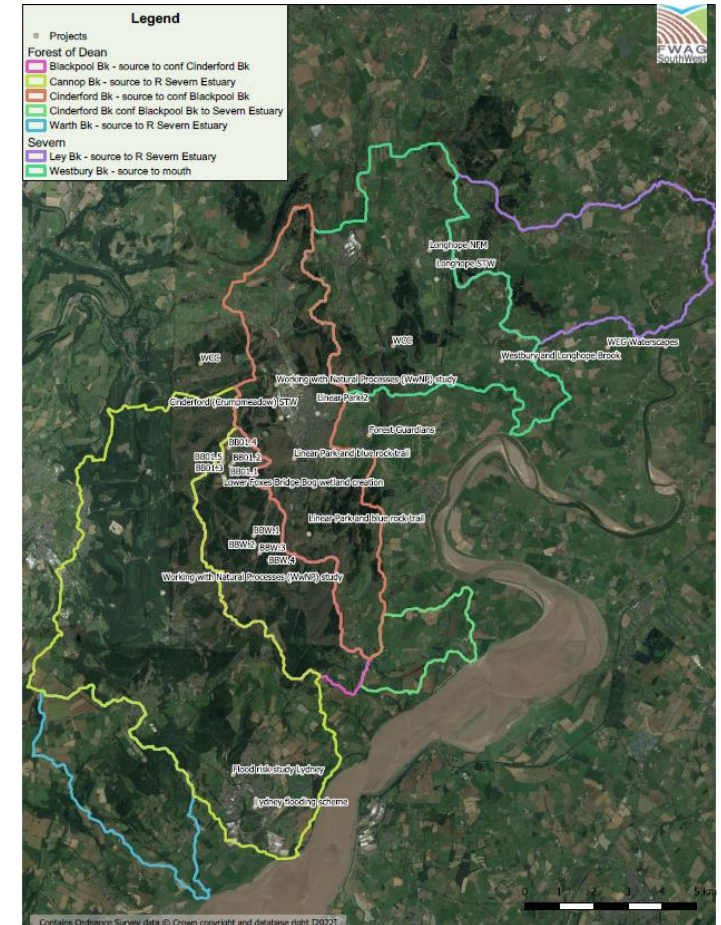

Forest to Sea

*The next flagship project for
the Severn Vale Catchment
Partnership*

Aims of the project

- Linking the Severn Estuary with headwaters in the forest and create free flowing, wildlife rich landscape.
- Enabling us to get a better, more joined up narrative to give a better lever for funding, particularly for big funding bids.
- Delivering more objectives to meet individual partners objectives with support and buy in from the partnership.
- Part of a bigger environmental and social picture in the Severn Vale Catchment, contributing to shared aims and objectives.

Where to go from here?

- The first steering group meeting was held in February 2022.
- Focus and funding has been on the Wilder Frome project – aim to learn from this and create a vision and strategic action plan for Forest to Sea
- Need to bring together existing projects in the catchment and develop further ambitions.
- The next partnership meeting will be in the Forest of Dean.