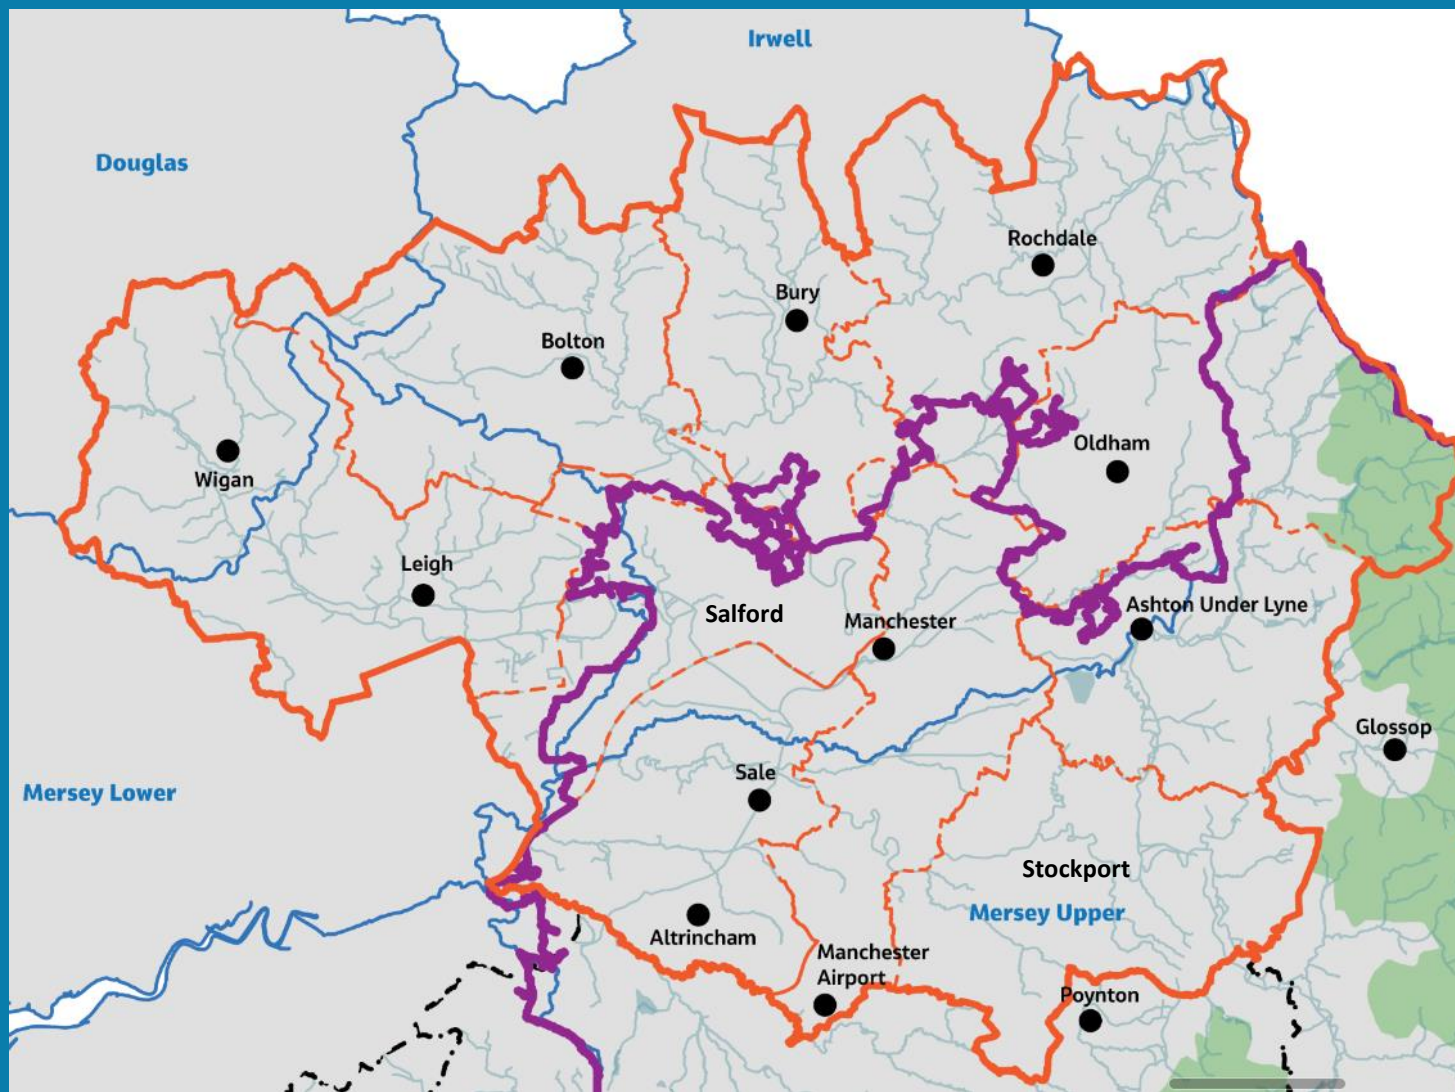

# This is Greater Manchester

## Local Authority & Catchment Partnership Working in Greater Manchester

John Sanders  
Strategic Planning Director  
Mersey Rivers Trust

**Mersey  
Rivers Trust**

Greater Manchester boundary (dark orange) encompasses 8 Metropolitan Boroughs, City of Manchester and City of Salford. Together with the Mayor of Greater Manchester (Andy Burnham) these form the Greater Manchester Combined Authority (GMCA)

Greater Manchester cuts across 4 CaBA catchment partnerships: Irwell, Upper Mersey, Lower Mersey and Douglas (blue boundaries)